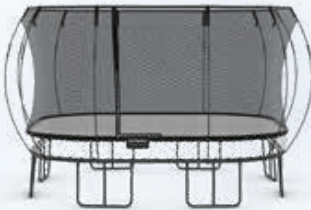

PRE-SEASON Super Sale

Ends March 31st

Goalsetter

MVP
Board: 72" x 42"
Pole: 6" x 6"
Play Extension: 4'
Adjusts: 6'

SALE \$2999
INSTALLED

POLE PADDING
(black, red, green, blue)

Wrap Around..... **\$179**
5-6" Custom Fitted **\$239**
Custom Fit Collegiate Pad..... **\$359**

All American
Board: 60" x 38"
Pole: 5" x 5"
Play Extension: 3'
Adjusts: 6'

SALE \$2699
INSTALLED

EDGE PADDING
(black, red, green, blue)

48" **\$159**
54" **\$169**
60" **\$189**
72" **\$199**

Contender
Board: 54" x 36"
Pole: 4" x 4"
Play Extension: 2.5'
Adjusts: 6'

SALE \$2399
INSTALLED

RIMS

Heavy Duty Flex Rim **Included**
Single Static Rim **\$100**
Collegiate Breakaway Rim **\$100**

springfree TRAMPOLINE 13' X 13' SQUARE

SALE \$2499
INSTALLED

springfree TRAMPOLINE 11' X 11' SQUARE

SALE \$1999
INSTALLED

springfree TRAMPOLINE 8' X 13' OVAL

SALE \$1799
INSTALLED

POPULAR OPTIONS

SF Ladder **\$99**
SF Basketball Hoop **\$199**
SF Ground Anchors **\$99**
SF 13' X 13" Ground Anchors.. **\$139**